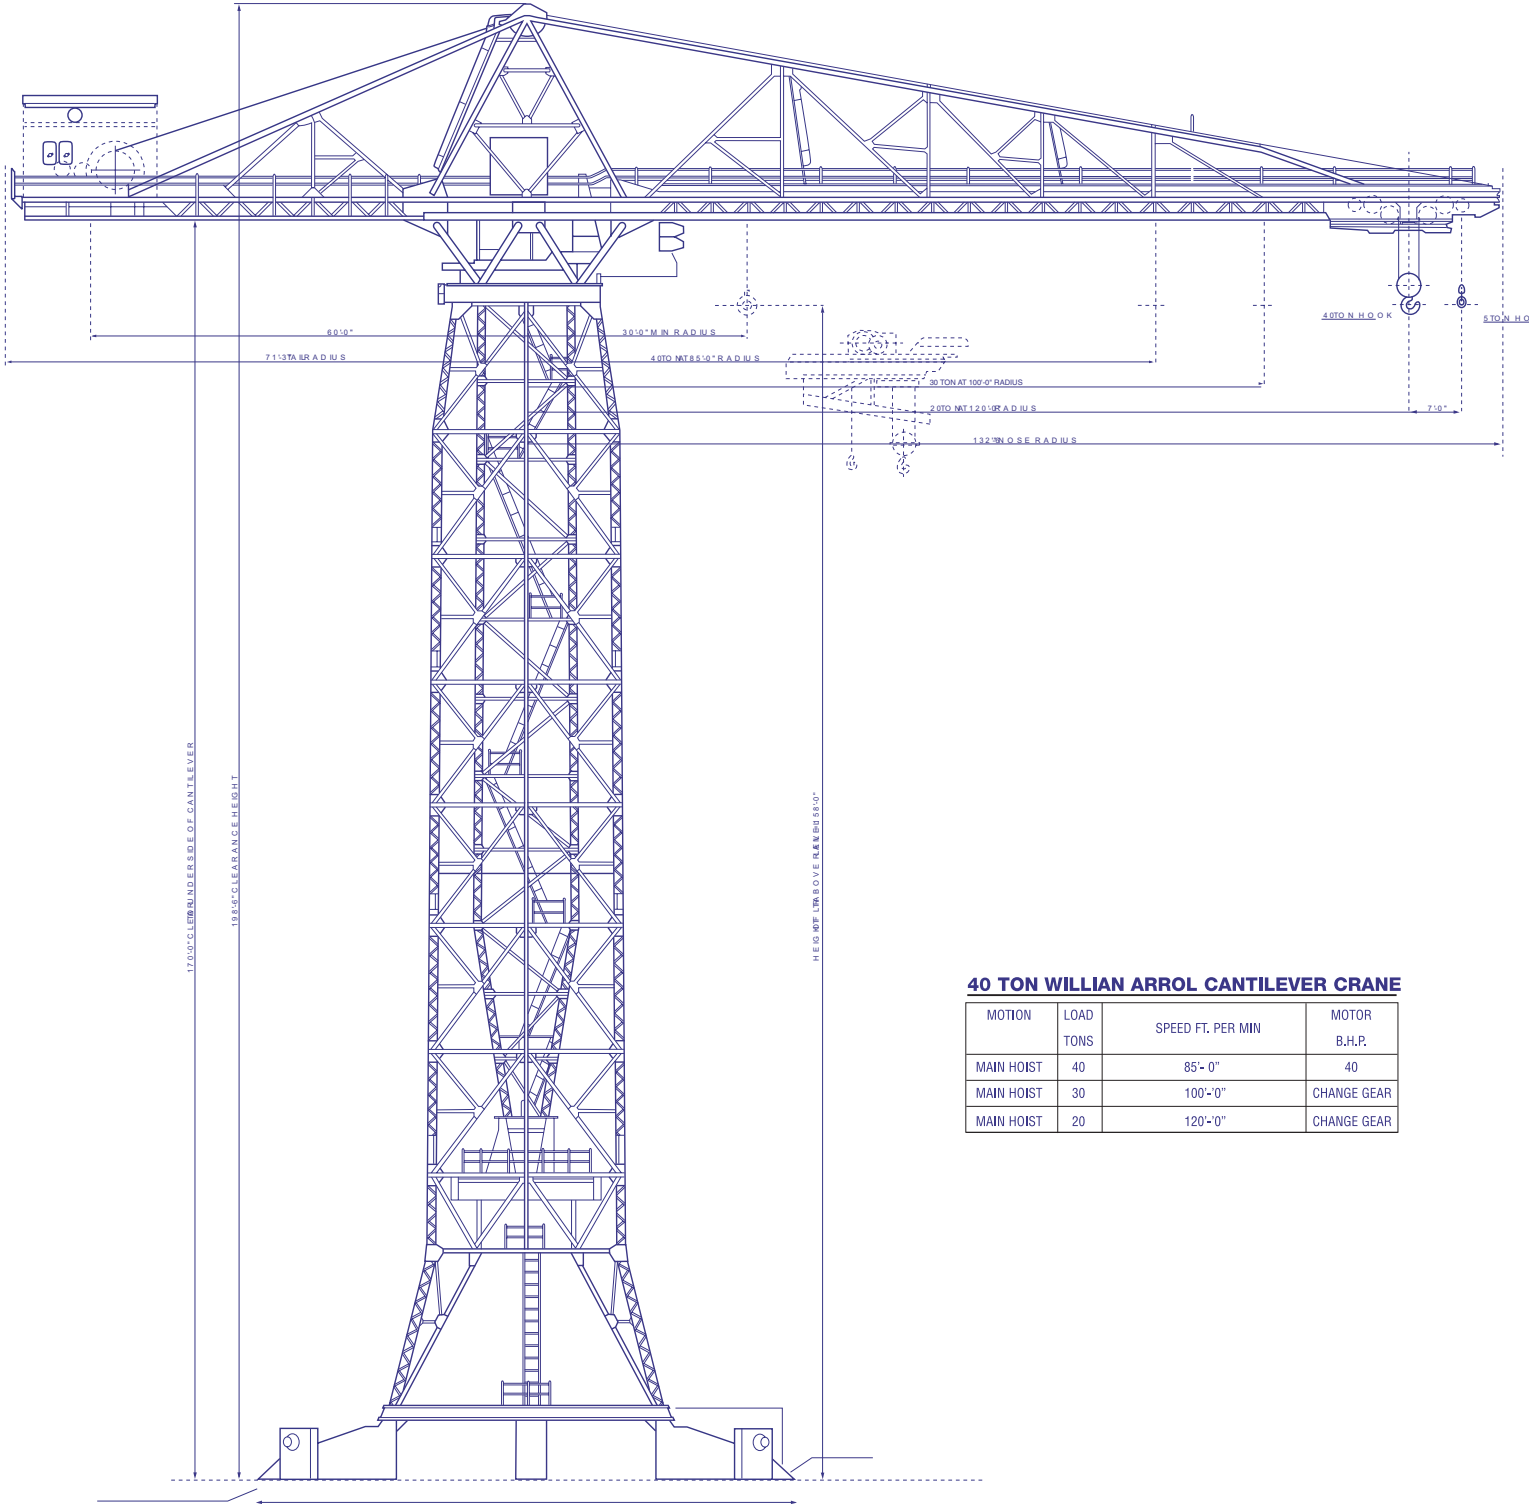

Shepherd Offshore - Offshore Supply Base

40 Ton Hammerhead Electric Cantilever Crane

40 TON WILLIAN ARROL CANTILEVER CRANE

MOTION	LOAD TONS	SPEED FT. PER MIN	MOTOR B.H.P.
MAIN HOIST	40	85'-0"	40
MAIN HOIST	30	100'-0"	CHANGE GEAR
MAIN HOIST	20	120'-0"	CHANGE GEAR