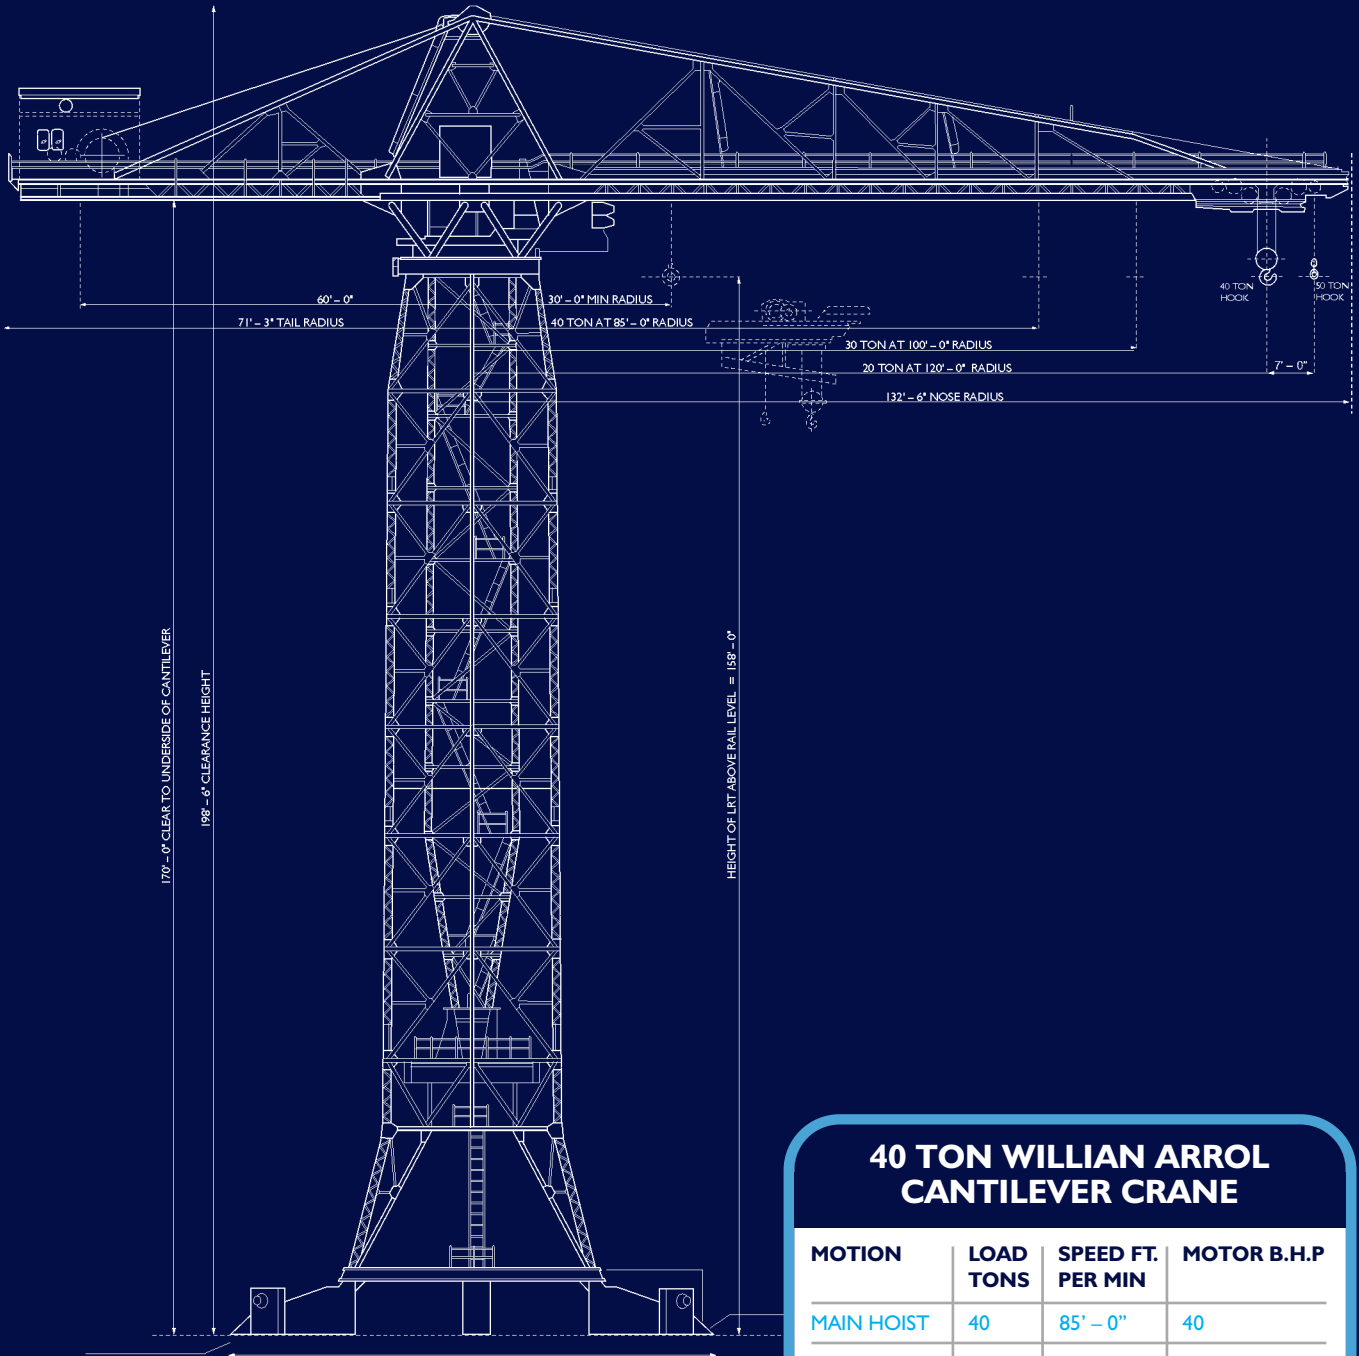

Shepherd Offshore Services Limited

Part of the Shepherd Offshore Group ●●● Local industry in partnership with local government

40 TON WILLIAN ARROL CANTILEVER CRANE

MOTION	LOAD TONS	SPEED FT. PER MIN	MOTOR B.H.P
MAIN HOIST	40	85' - 0"	40
MAIN HOIST	30	100' - 0"	CHANGE GEAR
MAIN HOIST	20	120' - 0"	CHANGE GEAR